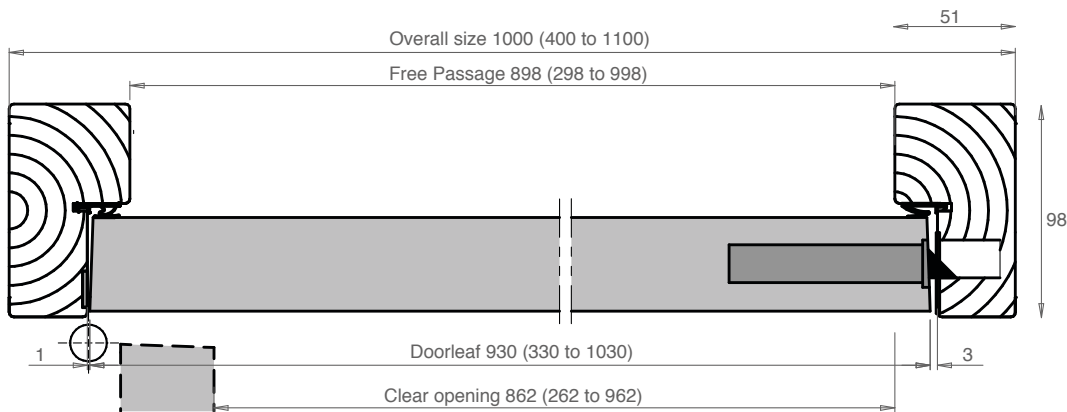

AXIOME 39 (single leaf)

Apartment entrance

Timber Acoustic & Fire Rated Doorsets

Flat threshold 35x12

Mechanical drop seal

Tel: +33 22 812 0413
Rgd Office: JH INDUSTRIES
30 rue Pauline de Lézardière
85300 Challans FRANCE
www.huet-doors.co.uk

Aveiro +351 234 580 195
Lisboa +351 210 155 113
Porto +351 220 138 550
www.acustekpro.com

All sizes are in mm
JUNE 2020