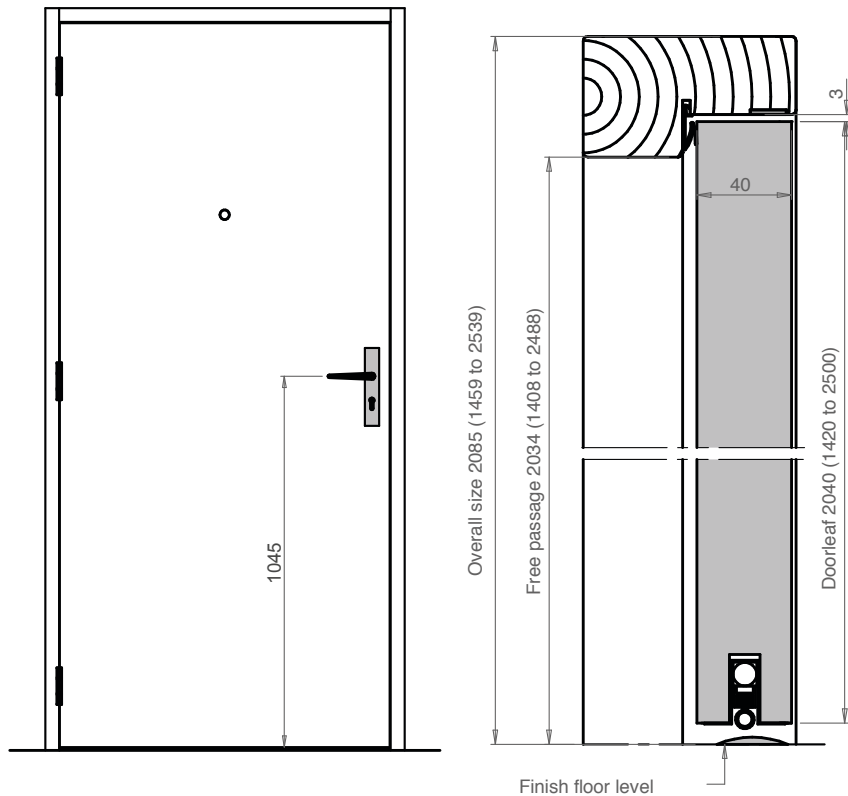

AXIOME 39 (single leaf)

Apartment entrance

Timber Acoustic & Fire Rated Doorsets

Flat threshold 35x12

Mechanical drop seal

Tel: +33 22 812 0413
Rgd Office: JH INDUSTRIES
30 rue Pauline de Lézardière
85300 Challans FRANCE
www.huet-doors.co.uk

Aveiro +351 234 580 195
Lisboa +351 210 155 113
Porto +351 220 138 550
www.acustekpro.com

All sizes are in mm
JUNE 2020