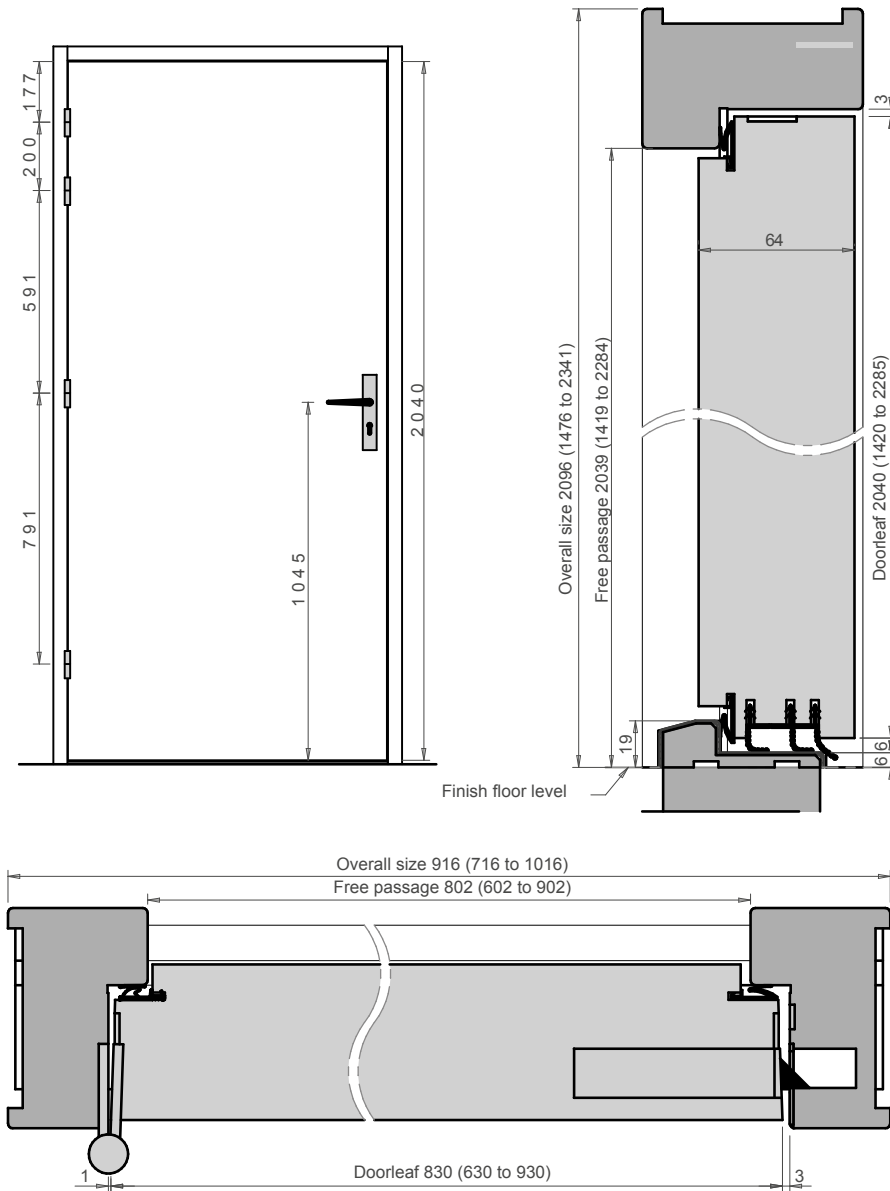

ISADX 4260

(single leaf)

Timber Acoustic & Fire Rated Doorsets

Tel: +33 22 812 0413
Rgd Office: JH INDUSTRIES
30 rue Pauline de Lézardière
85300 Challans FRANCE
www.huet-doors.co.uk

Aveiro +351 234 580 195
Lisboa +351 210 155 113
Porto +351 220 138 550
www.acustekpro.com

All sizes are in mm
JUNE 2020