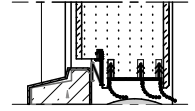

Swiss threshold 35x20

Swiss threshold 50x20