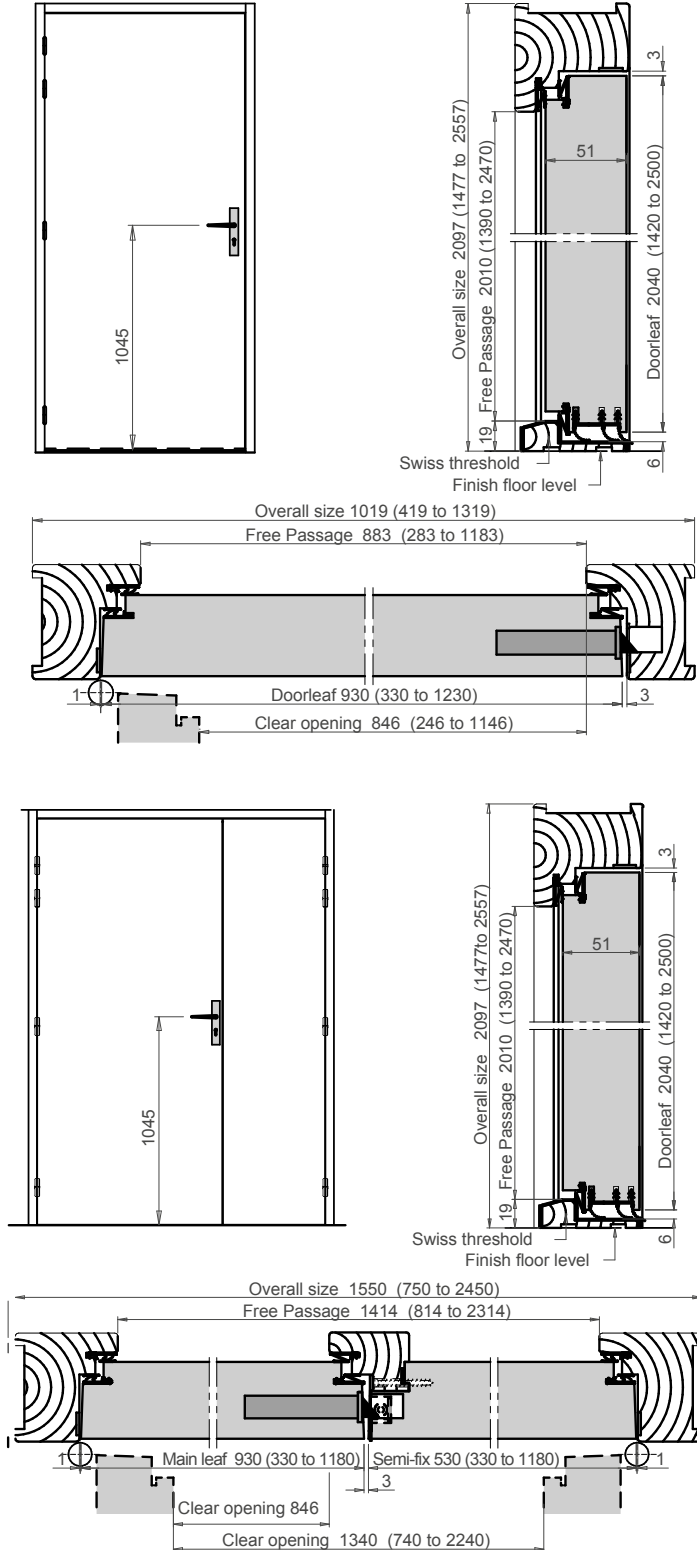

Chorus 46

(single and double leaf)

Timber Acoustic & Fire Rated Doorsets

Tel: +33 22 812 0413
Rgd Office: JH INDUSTRIES
30 rue Pauline de Lézardière
85300 Challans FRANCE
www.huet-doors.co.uk

Aveiro +351 234 580 195
Lisboa +351 210 155 113
Porto +351 220 138 550
www.acustekpro.com

All sizes are in mm
JUNE 2020