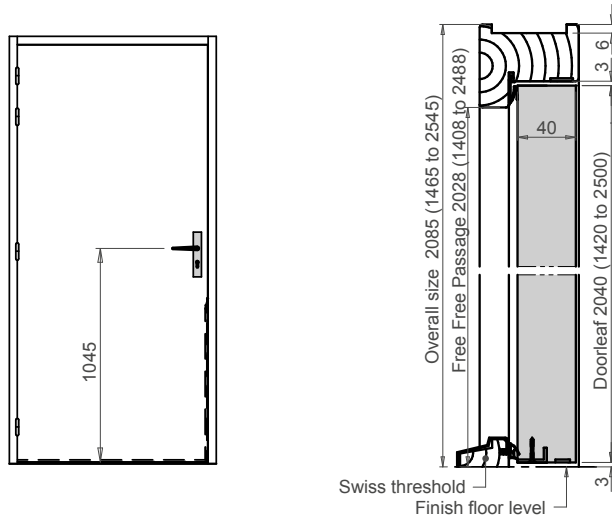

All sizes are in mm
JUNE 2020

Chorus 42

(single and double leaf)

Timber Acoustic & Fire Rated Doorsets

Swiss threshold 35x20

Swiss threshold 50x20

Swiss threshold 67x27

Pyramidal threshold 67x15

Flat threshold 35x12

Swiss threshold 67x19

Mechanical drop seal

Tel: +33 22 812 0413
Rgd Office: JH INDUSTRIES
30 rue Pauline de Lézardière
85300 Challans FRANCE
www.huet-doors.co.uk

Aveiro +351 234 580 195
Lisboa +351 210 155 113
Porto +351 220 138 550
www.acustekpro.com

All sizes are in mm
JUNE 2020