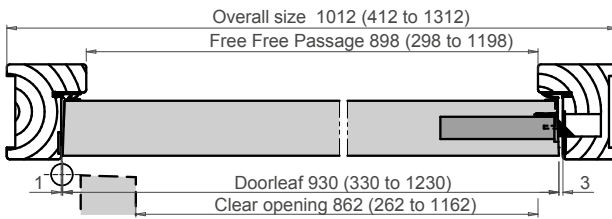

All sizes are in mm
JUNE 2020

Chorus 42

(single and double leaf)

Timber Acoustic & Fire Rated Doorsets

Swiss threshold 35x20

Swiss threshold 50x20

Swiss threshold 67x27

Pyramidal threshold 67x15

Flat threshold 35x12

Swiss threshold 67x19

Mechanical drop seal

Tel: +33 22 812 0413
Rgd Office: JH INDUSTRIES
30 rue Pauline de Lézardière
85300 Challans FRANCE
www.huet-doors.co.uk

Aveiro +351 234 580 195
Lisboa +351 210 155 113
Porto +351 220 138 550
www.acustekpro.com

All sizes are in mm
JUNE 2020