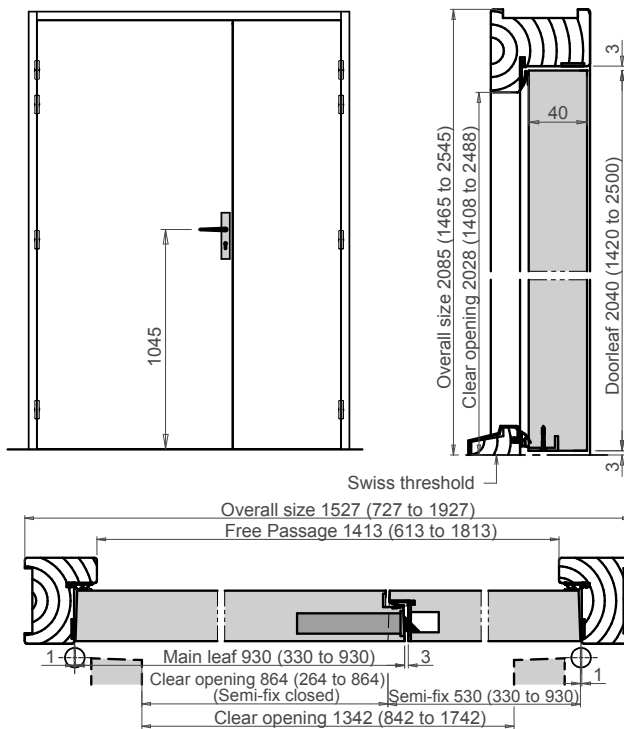

All sizes are in mm
JUNE 2020

Chorus 42

(single and double leaf)

Timber Acoustic & Fire Rated Doorsets

Swiss threshold 35x20

Swiss threshold 50x20

Swiss threshold 67x27

Pyramidal threshold 67x15

Flat threshold 35x12

Swiss threshold 67x19

Mechanical drop seal

Tel: +33 22 812 0413
Rgd Office: JH INDUSTRIES
30 rue Pauline de Lézardière
85300 Challans FRANCE
www.huet-doors.co.uk

Aveiro +351 234 580 195
Lisboa +351 210 155 113
Porto +351 220 138 550
www.acustekpro.com

All sizes are in mm
JUNE 2020