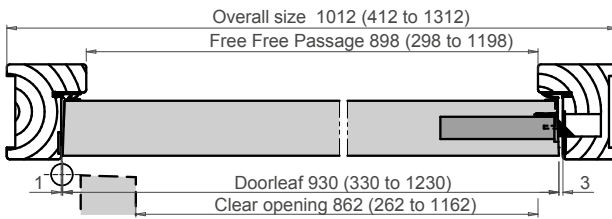

All sizes are in mm
JUNE 2020

Chorus 39

(single and double leaf)

Timber Acoustic & Fire Rated Doorsets

Swiss threshold 35x20

Swiss threshold 50x20

Swiss threshold 67x27

Pyramidal threshold 67x15

Flat threshold 35x12

Swiss threshold 67x19

Mechanical drop seal

Tel: +33 22 812 0413
Rgd Office: JH INDUSTRIES
30 rue Pauline de Lézardière
85300 Challans FRANCE
www.huet-doors.co.uk

Aveiro +351 234 580 195
Lisboa +351 210 155 113
Porto +351 220 138 550
www.acustekpro.com

All sizes are in mm
JUNE 2020