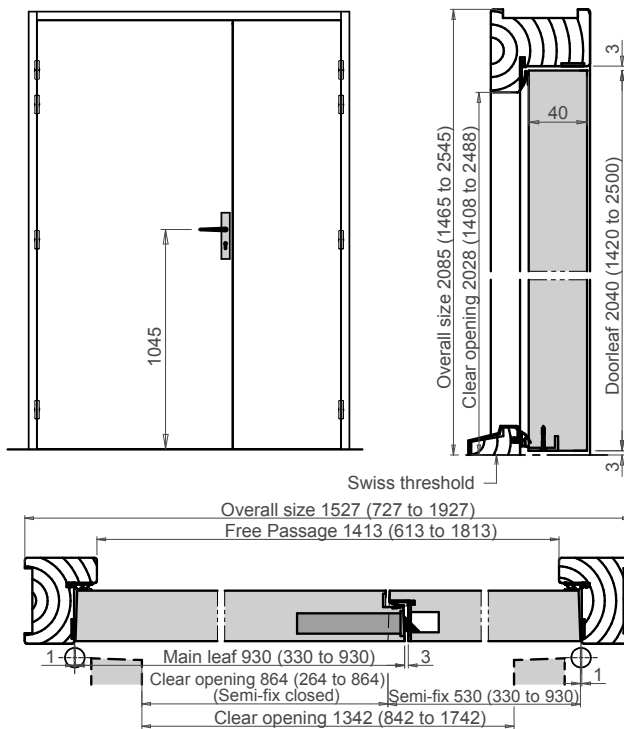

All sizes are in mm
JUNE 2020

Chorus 39

(single and double leaf)

Timber Acoustic & Fire Rated Doorsets

Swiss threshold 35x20

Swiss threshold 50x20

Swiss threshold 67x27

Pyramidal threshold 67x15

Flat threshold 35x12

Swiss threshold 67x19

Mechanical drop seal

Tel: +33 22 812 0413
Rgd Office: JH INDUSTRIES
30 rue Pauline de Lézardière
85300 Challans FRANCE
www.huet-doors.co.uk

Aveiro +351 234 580 195
Lisboa +351 210 155 113
Porto +351 220 138 550
www.acustekpro.com

All sizes are in mm
JUNE 2020