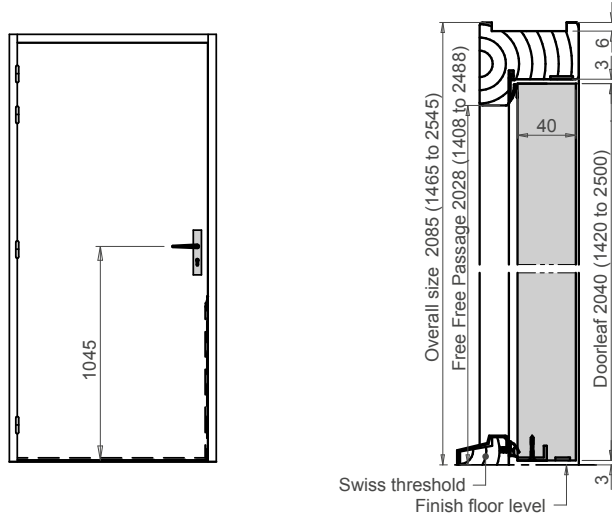

All sizes are in mm
JUNE 2020

Chorus 39

(single and double leaf)

Timber Acoustic & Fire Rated Doorsets

Swiss threshold 35x20

Swiss threshold 50x20

Swiss threshold 67x27

Pyramidal threshold 67x15

Flat threshold 35x12

Swiss threshold 67x19

Mechanical drop seal

Tel: +33 22 812 0413
Rgd Office: JH INDUSTRIES
30 rue Pauline de Lézardière
85300 Challans FRANCE
www.huet-doors.co.uk

Aveiro +351 234 580 195
Lisboa +351 210 155 113
Porto +351 220 138 550
www.acustekpro.com

All sizes are in mm
JUNE 2020